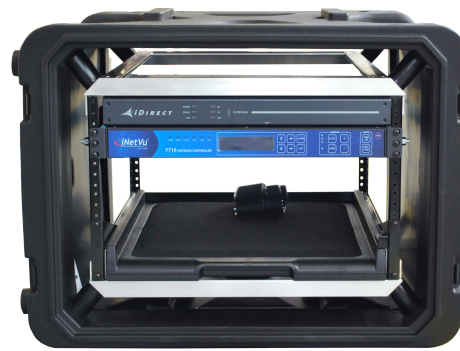

Transportable Cases

iNetVu®

by C-COM Satellite Systems Inc.

TECHNICAL SPECIFICATIONS

iNetVu® 1200 2-Cases, 1-Piece Reflector:

Major Features

- Available in Attractive Black-Coloured ATA style Cases
- High-grade Aluminum Extrusion Frames
- Durable Plastic and Plywood Laminate Panels
- Water-resistant Flat Surface with Drains
- Closed Cell Foam Padding
- Unique L-Shaped Interlocking Covers
- High-Strength Latches, Corners, and Recessed Handles

External Dimensions (All Heights Include Wheels)

Model Type	(L x W x H)	Weight [cases only]	Total Weight ⁽²⁾ [case + platform]
iNetVu® Ka-75V	34 x 155 x 84 cm (13.5" x 61" x 33")	54.5 kg (120 lbs)	107 kg (235 lbs)
iNetVu® Ka-98 V/G/H	47 x 183 x 109 cm (18.5" x 72" x 43")	79.5 kg (175 lbs)	133.5 kg (294 lbs)
iNetVu® 980+	172 x 111 x 74 cm (68" x 44" x 29")	68 kg (150 lbs)	160 kg (353 lbs)
iNetVu® 1200: 2-Case, 1-pc Reflector			
Platform Unit Case	180 x 76 x 74 cm (71" x 30" x 29")	63 kg (139 lbs)	141 kg (311 lbs)
Reflector Unit Case ⁽¹⁾	130 x 23 x 145 cm (51.5" x 9" x 57")	29 kg (63.5 lbs)	45.5 kg (100 lbs)
iNetVu® 1202 2-Case, 1-pc Reflector			
Platform Unit Case:	211 x 45 x 65 cm (83" x 17.8" x 25.8")	65.9 kg (145 lbs)	147.9 kg (325 lbs)
Reflector Unit Case:	127 x 20 x 122 cm (50" x 8" x 48")	29.5 kg (65 lbs)	45.5 kg (100 lbs)

Note: ⁽¹⁾ This case does not have wheels
Weights and dimensions are subject to change without notice

Transportable Cases

iNetVu®

by C-COM Satellite Systems Inc.

TECHNICAL SPECIFICATIONS

iNetVu® Controller Rackmount Case